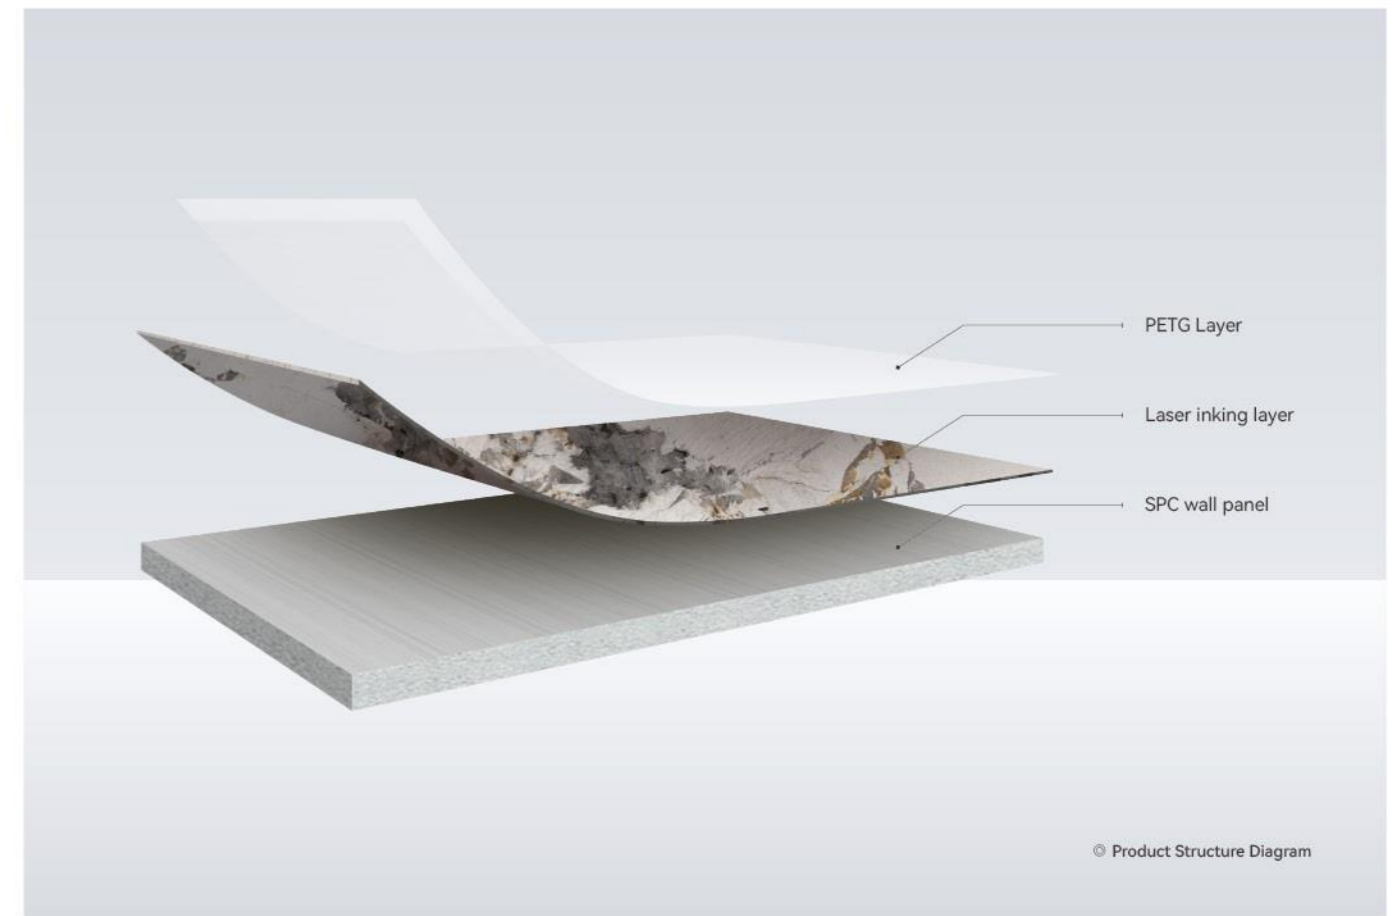

PRODUCT INFORMATION

Picture	Material \ cross-section	size(mm)	Surface technology	Ep rating	Fire rating	Advantage	Splicing method
SPC background painting	SPC+PETG	Width: 1100 Length: 2800 Thickness: 5	Laser inking	E0	B1	Water proof & Bendable	Tight splicing/ metal profile splicing