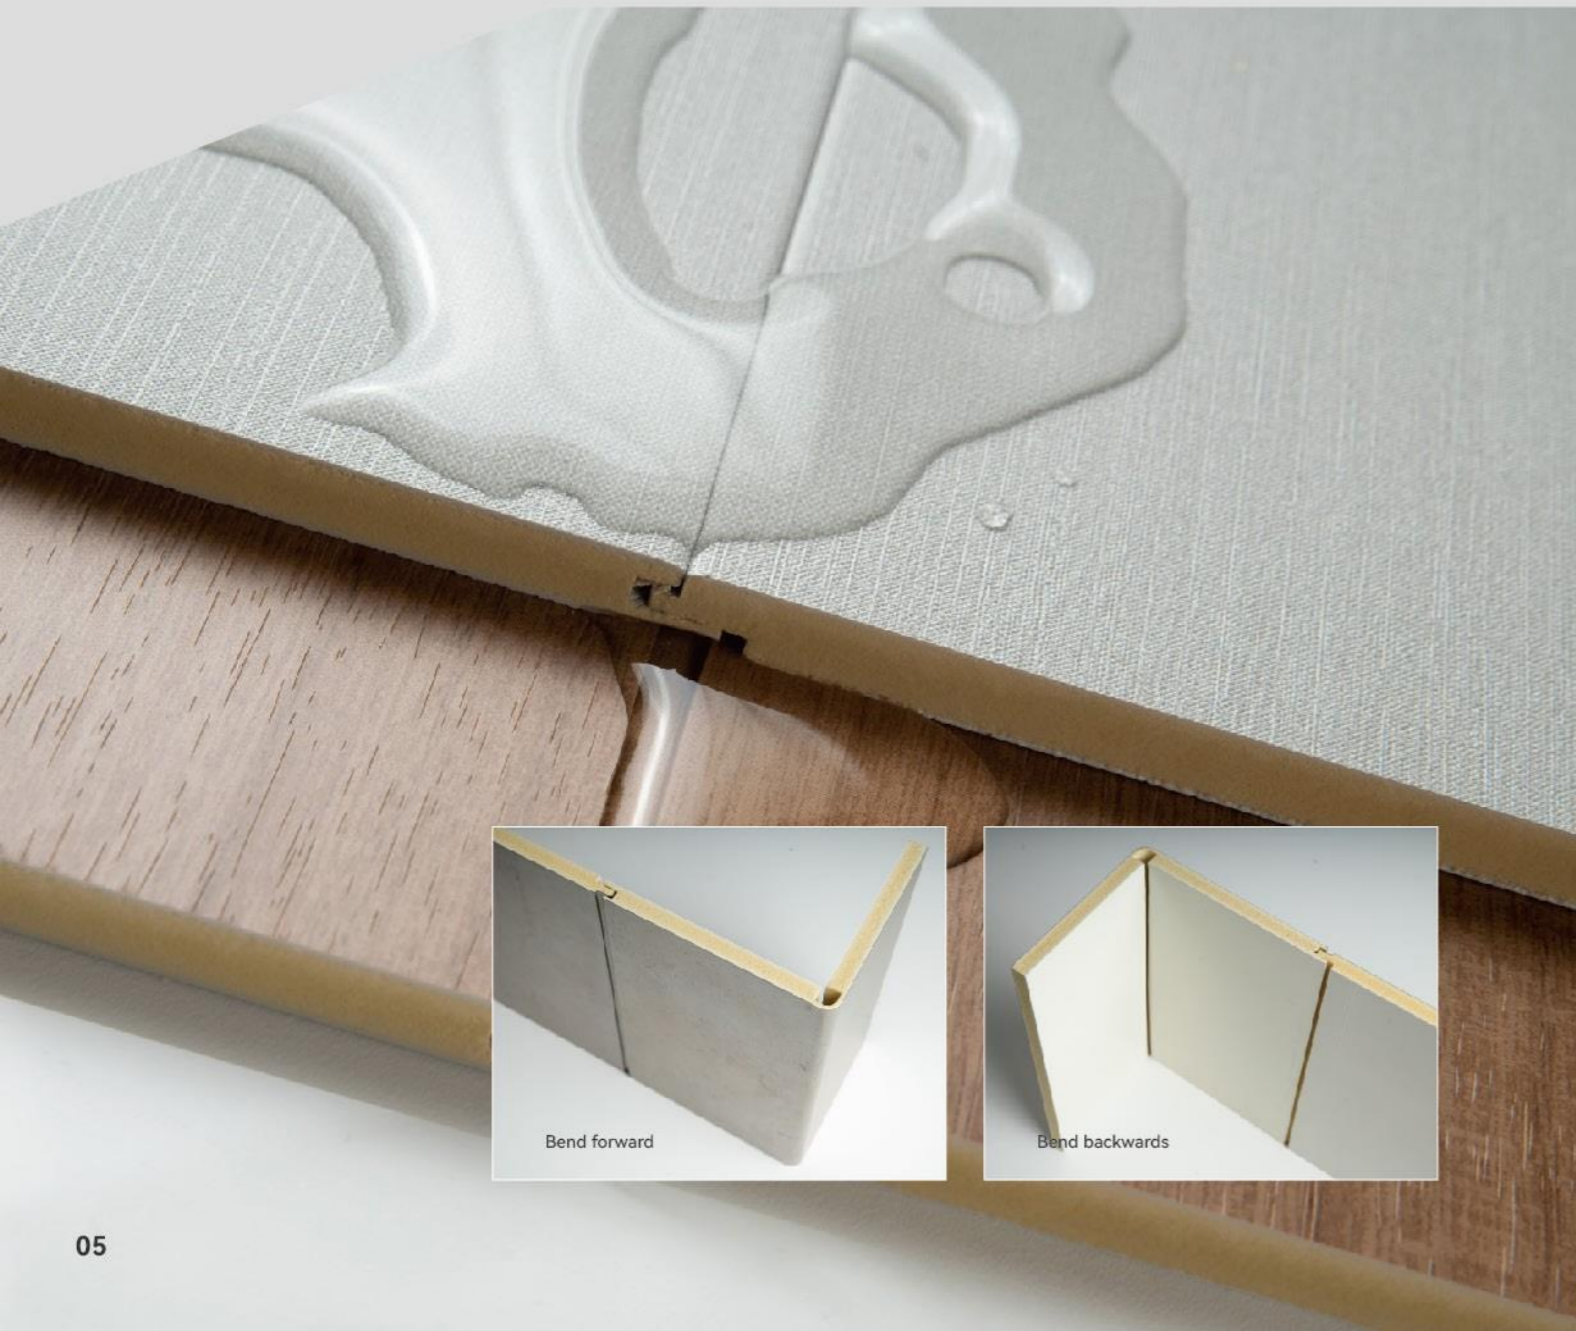

02

WPC Solid splicing board