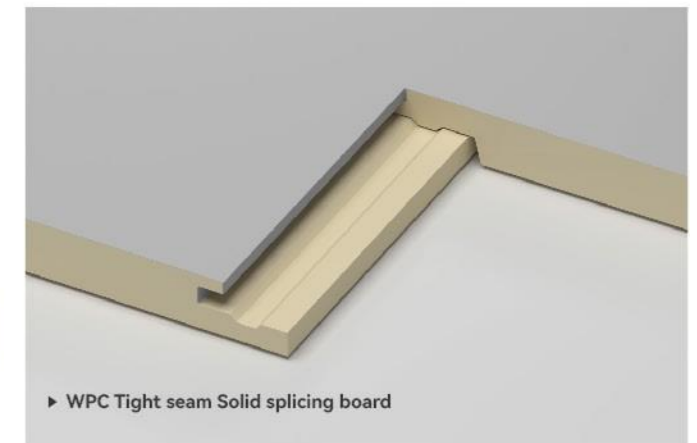

### PRODUCT INFORMATION

Name	Material \ cross-section	Size(mm)	Process	Ep rating	Fire rating	Advantage	Splicing method
WPC wall panel	Crystal like co extruded layer+Bamboo charcoal fiber	Width: 1100 Length: 2800/ Customized length under 6000 Thickness: 5/8	PUR coating/ PUR flat sticker	ENF	B1	Eco-friendly/ Flame retardant/ waterproof/ bendable	Tight splicing/ metal profile connection/ process seam

### PRODUCT INFORMATION

Name	Material \ cross-section	Size(mm)	Process	Ep rating	Fire rating	Advantage	Splicing method
WPC Solid - splicing board	Crystal like coextruded layer+ Bamboo charcoal fiber	Width: 800/1100 Length: 2800/ Customized length under 3600 Thickness: 8	PUR coating	ENF	B1	Eco-friendly/ Flame retardant/ waterproof/ bendable	Process seam