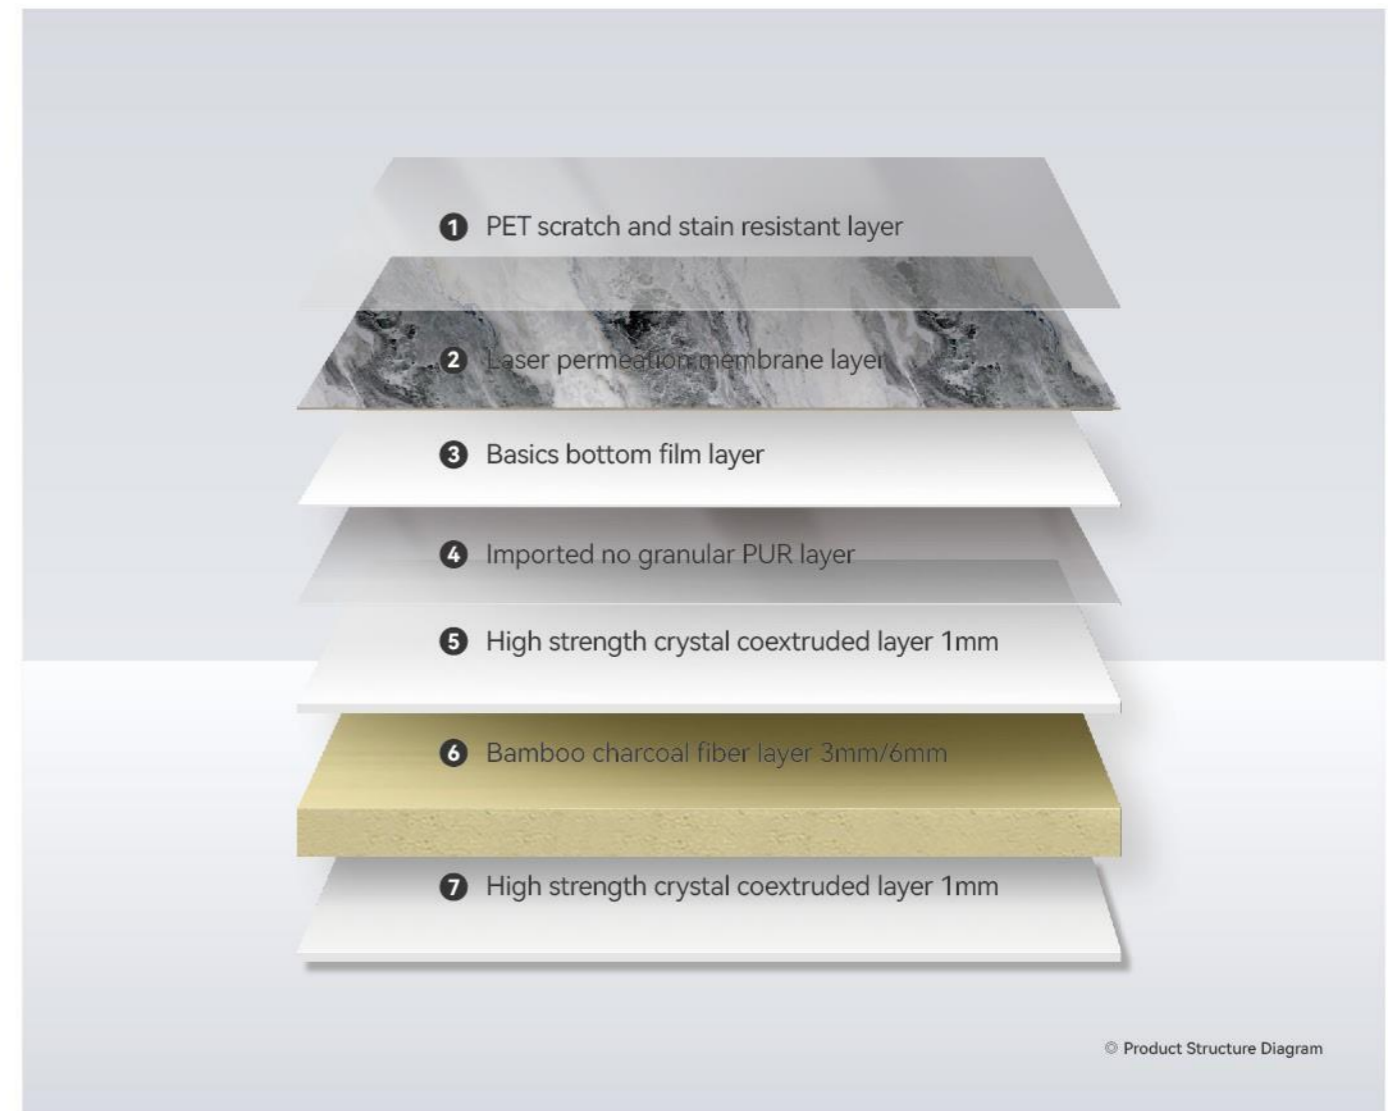

### PRODUCT INFORMATION

Name	Material \ cross-section	Size(mm)	Process	Ep rating	Fire rating	Advantage	Splicing method
WPC wall panel	Crystal like co extruded layer+Bamboo charcoal fiber	Width: 1100 Length: 2800/ Customized length under 6000 Thickness: 5/8	PUR coating/ PUR flat sticker	ENF	B1	Eco-friendly/ Flame retardant/ waterproof/ bendable	Tight splicing/ metal profile connection/ process seam

### PRODUCT INFORMATION

Name	Material \ cross-section	Size(mm)	Process	Ep rating	Fire rating	Advantage	Splicing method
WPC Solid - splicing board	Crystal like coextruded layer+ Bamboo charcoal fiber	Width: 800/1100 Length: 2800/ Customized length under 3600 Thickness: 8	PUR coating	ENF	B1	Eco-friendly/ Flame retardant/ waterproof/ bendable	Process seam

### PRODUCT INFORMATION

Picture	Material \ cross-section	Size(mm)	Surface technology	Ep rating	Fire rating	Advantage	Splicing method
HD Printing Wall Panel 2.8m	WPC+PETG	Width: 1100 Length: 2800 Thickness: 5/8	Bright PETG Matte PETG	E0	B1	Water proof & Bendable	Tight splicing/ metal profile splicing
HD Printing Wall Panel Custom Size	WPC+PETG	Width: Custom width within 1100 Length: Custom lengths within 2800 Thickness: 5/8	Bright PETG Matte PETG	E0	B1	Water proof & Bendable	Tight splicing/ metal profile splicing