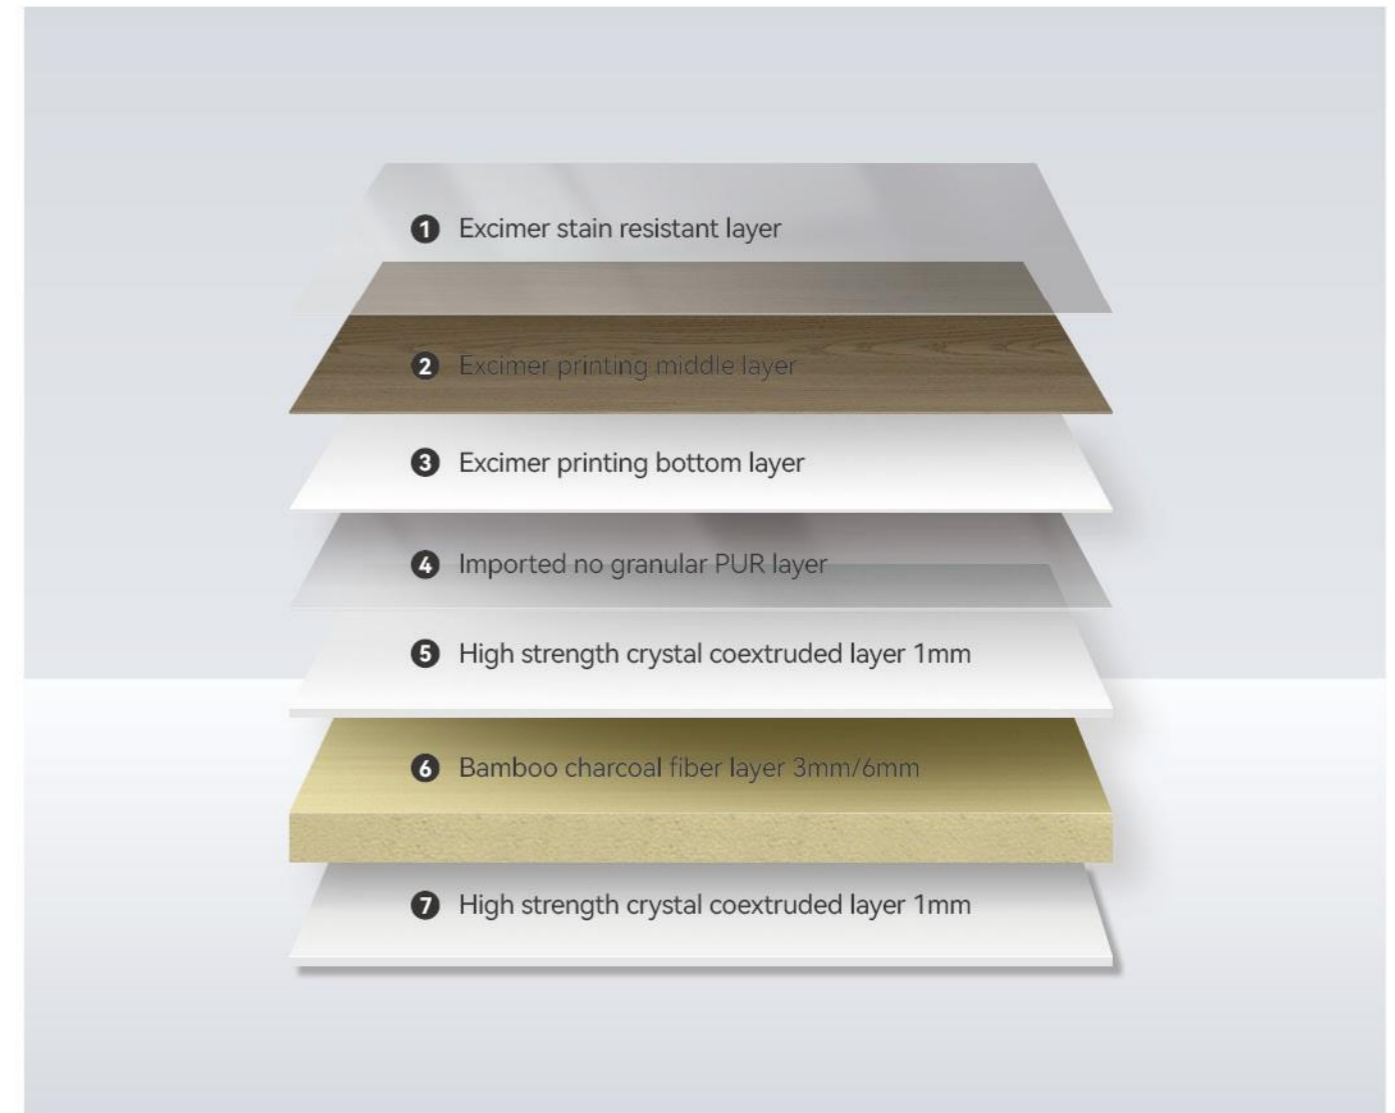

**08** UHD Infinite Link Picture - GREY 47

---

**09** UHD Infinite Link Picture - BLACK 55

---

**10** UHD Infinite Link Picture - WARM LUXURY STONE 61

---

**11** UHD Infinite Link Picture - BLUE GREEN LUXURY STONE 75

### PRODUCT INFORMATION

Name	Material \ cross-section	Size(mm)	Process	Ep rating	Fire rating	Advantage	Splicing method
WPC wall panel	Crystal like co extruded layer+Bamboo charcoal fiber	Width: 1100 Length: 2800/ Customized length under 6000 Thickness: 5/8	PUR coating/ PUR flat sticker	ENF	B1	Eco-friendly/ Flame retardant/ waterproof/ bendable	Tight splicing/ metal profile connection/ process seam