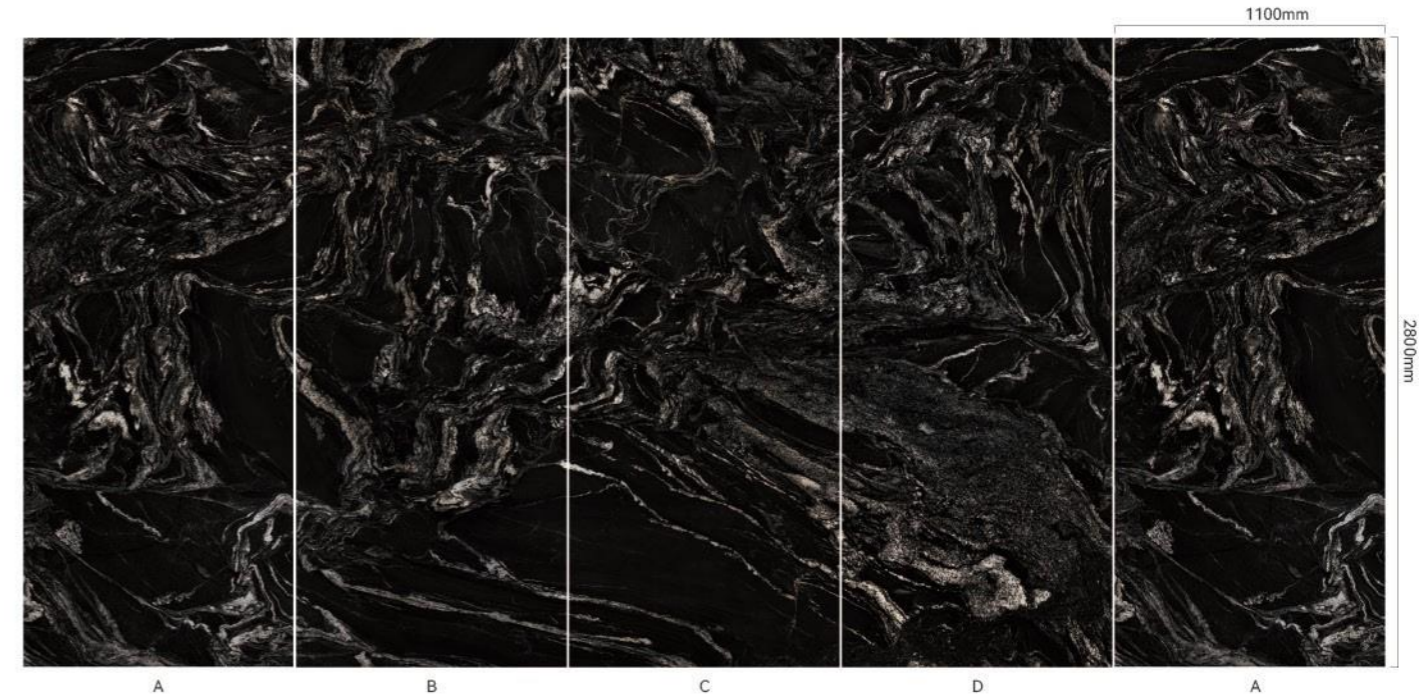

09

UHD Infinite Link Picture - BLACK

9070

© left and right infinite link

Optional substrates >	☒ HD Printing Wall Panel	☒ SPC Background Wall