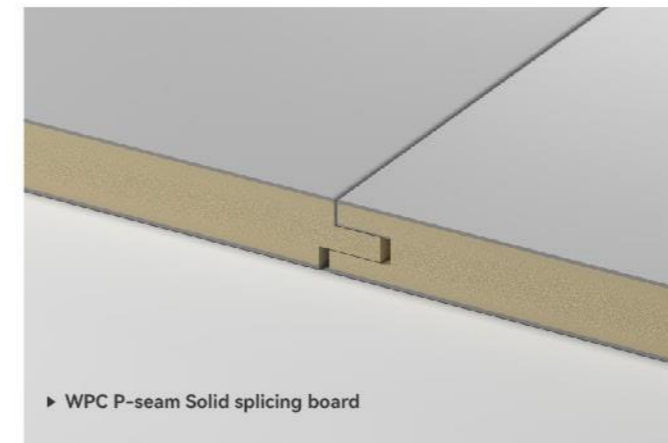

PRODUCT INFORMATION

Name	Material \ cross-section	Size(mm)	Process	Ep rating	Fire rating	Advantage	Splicing method
WPC Solid - splicing board	Crystal like coextruded layer+ Bamboo charcoal fiber	Width: 800/1100 Length: 2800/ Customized length under 3600 Thickness: 8	PUR coating	ENF	B1	Eco-friendly/ Flame retardant/ waterproof/ bendable	Process seam