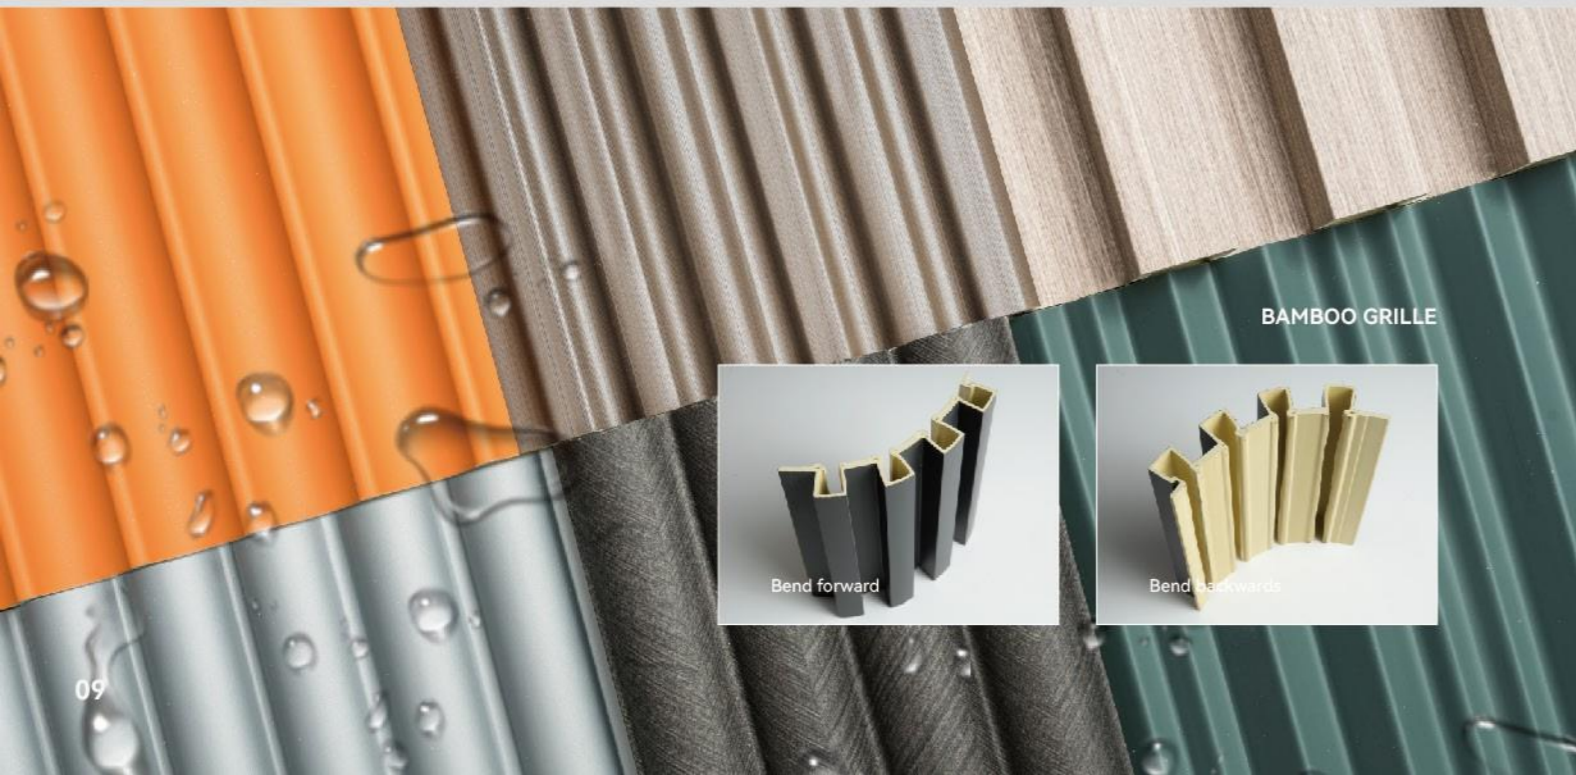

BAMBOO GRILLE

Picture	Name	Cross-section	Size(mm)	Ep rating	Fire rating	Advantage
	170 bamboo and wood grating		Width: 170 Length: 3000 Thickness: 23.5	B1	E0	waterproof/ bendable
	100 arc grid		Width: 100 Length: 3000 Thickness: 19.5	B1	E0	waterproof/ bendable
	157 inner arc grille		Width: 157 Length: 3000 Thickness: 18.5	B1	E0	waterproof/ bendable
	150 arc grid		Width: 150 Length: 3000 Thickness: 15	B1	E0	waterproof/ bendable
	160 triangular grille		Width: 160 Length: 3000 Thickness: 15	B1	E0	waterproof/ bendable
	115 wave grating		Width: 115 Length: 3000 Thickness: 13	B1	E0	waterproof/ bendable
	95 stepped grille		Width: 95 Length: 3000 Thickness: 20	B1	E0	waterproof/ bendable
	141*19 Double groove corrugated grille		Width: 141 Length: 3000 Thickness: 19	B1	E0	waterproof/ bendable

BAMBOO CHARCOAL GRILLE

Picture	Name	Cross-section	Size(mm)	Ep rating	Fire rating	Advantage
	153*24 solid grid		Width: 153 Length: 3000 Thickness: 24	B1	E0	waterproof
	110*18 solid grid		Width: 110 Length: 3000 Thickness: 18	B1	E0	waterproof
	120*9 solid grid		Width: 120 Length: 3000 Thickness: 9	B1	E0	waterproof
	70 Corrugated grating		Width: 70 Length: 3000/3600 Thickness: 15	B1	E0	waterproof
	40 Corrugated grating		Width: 40 Length: 3000/3600 Thickness: 15	B1	E0	waterproof