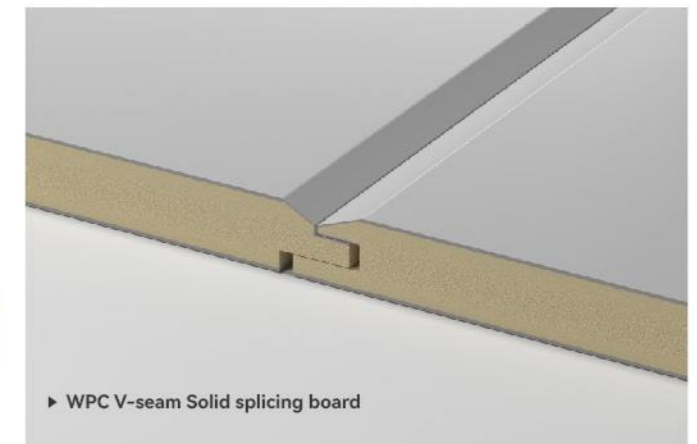

### PRODUCT INFORMATION

Name	Material \ cross-section	Size(mm)	Process	Ep rating	Fire rating	Advantage	Splicing method
WPC wall panel	Crystal like co extruded layer+Bamboo charcoal fiber	Width: 1100 Length: 2800/ Customized length under 6000 Thickness: 5/8	PUR coating/ PUR flat sticker	ENF	B1	Eco-friendly/ Flame retardant/ waterproof/ bendable	Tight splicing/ metal profile connection/ process seam

### PRODUCT INFORMATION

Name	Material \ cross-section	Size(mm)	Process	Ep rating	Fire rating	Advantage	Splicing method
WPC Solid - splicing board	Crystal like coextruded layer+ Bamboo charcoal fiber	Width: 800/1100 Length: 2800/ Customized length under 3600 Thickness: 8	PUR coating	ENF	B1	Eco-friendly/ Flame retardant/ waterproof/ bendable	Process seam