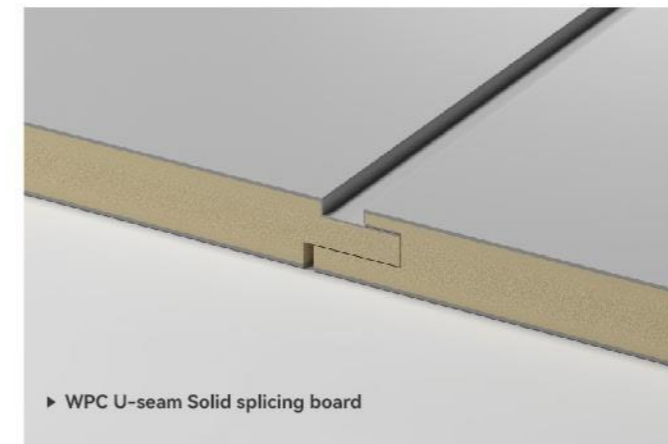

PRODUCT INFORMATION

Name	Material \ cross-section	Size(mm)	Process	Ep rating	Fire rating	Advantage	Splicing method
WPC Solid - splicing board	Crystal like coextruded layer+ Bamboo charcoal fiber	Width: 800/1100 Length: 2800/ Customized length under 3600 Thickness: 8	PUR coating	ENF	B1	Eco-friendly/ Flame retardant/ waterproof/ bendable	Process seam