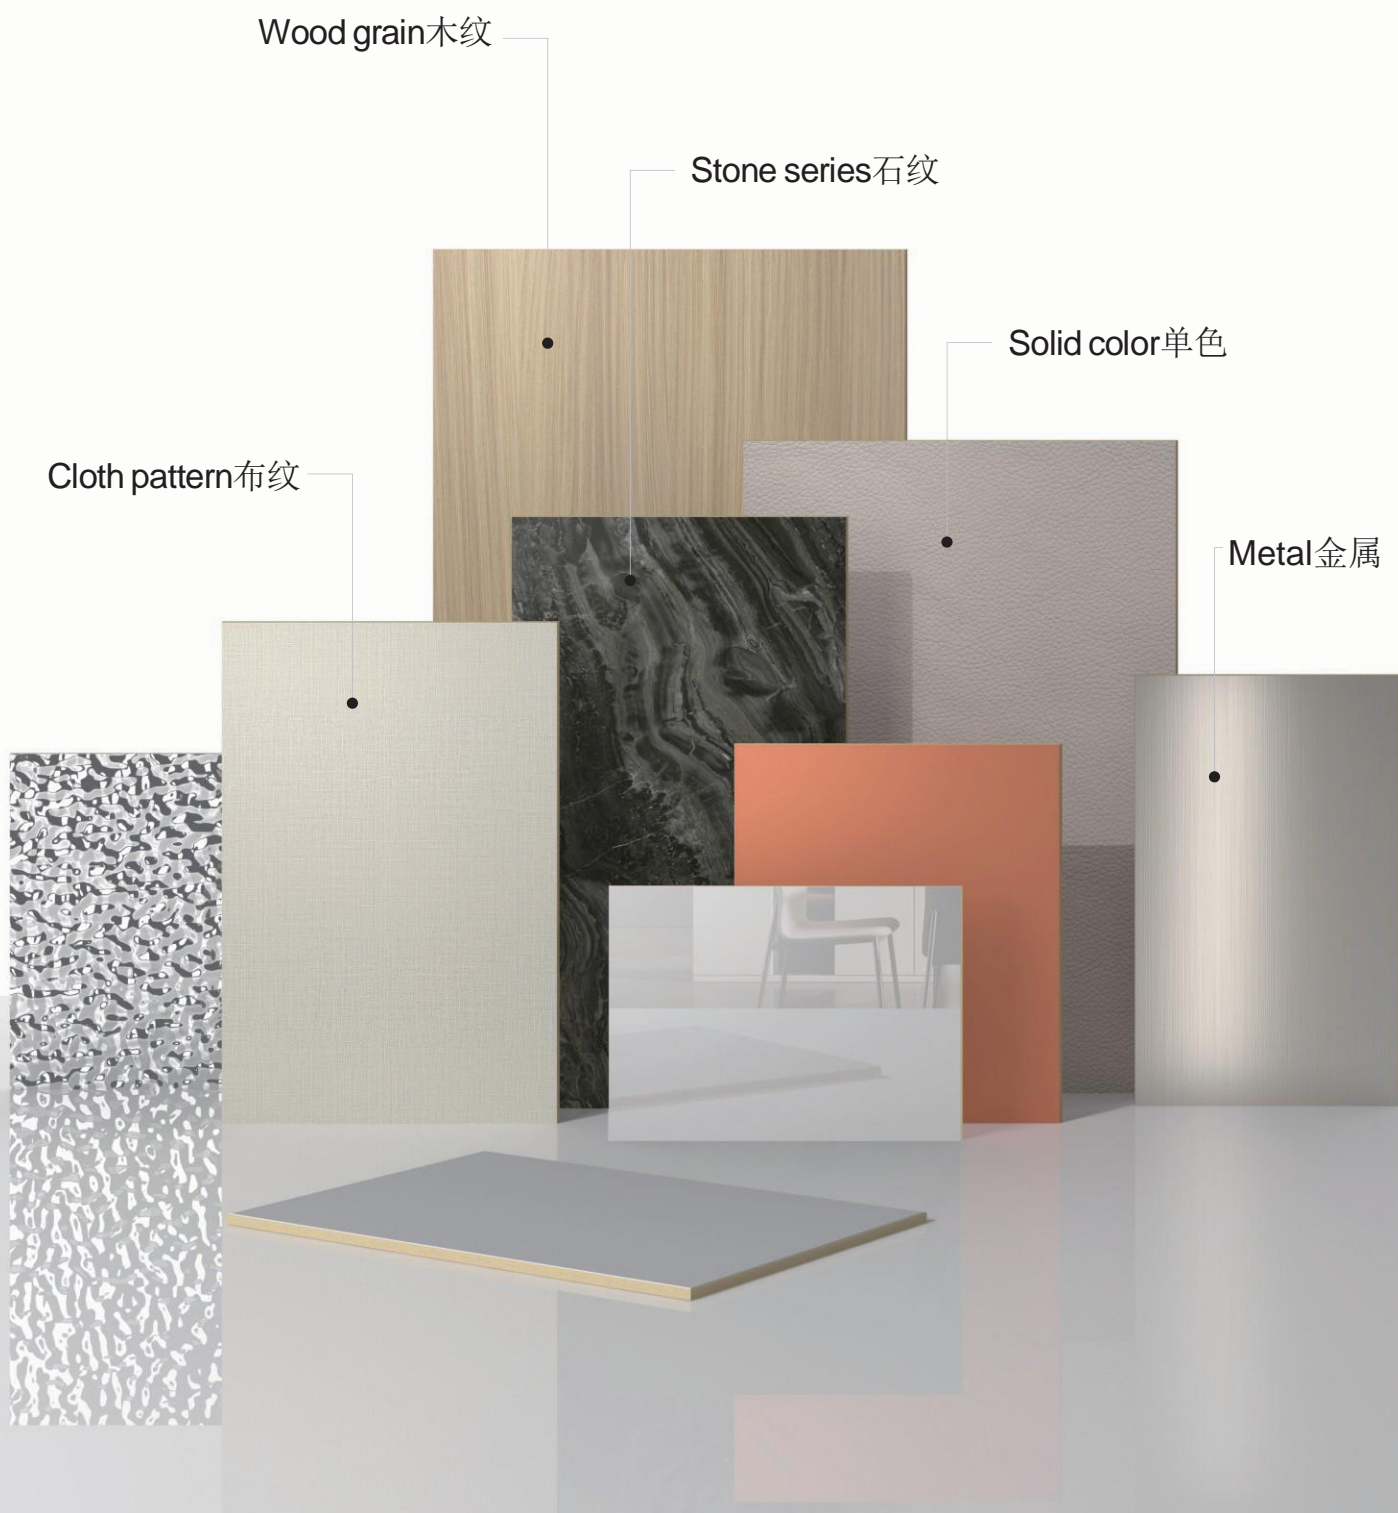

# WALL SYSTEM · wall panel

## TRIM PANEL

**Name:** WPC wall panel

**Material:** Nanofiber powder

**Length and width:**

1100\*2800(mm)

1100\*Custom length(mm)

**Thickness:** 5mm&8mm

**Density:** 700kg/m<sup>3</sup>

# COLOUR - Wood grain series

---

81026

81012

81024

81010

8011

8032