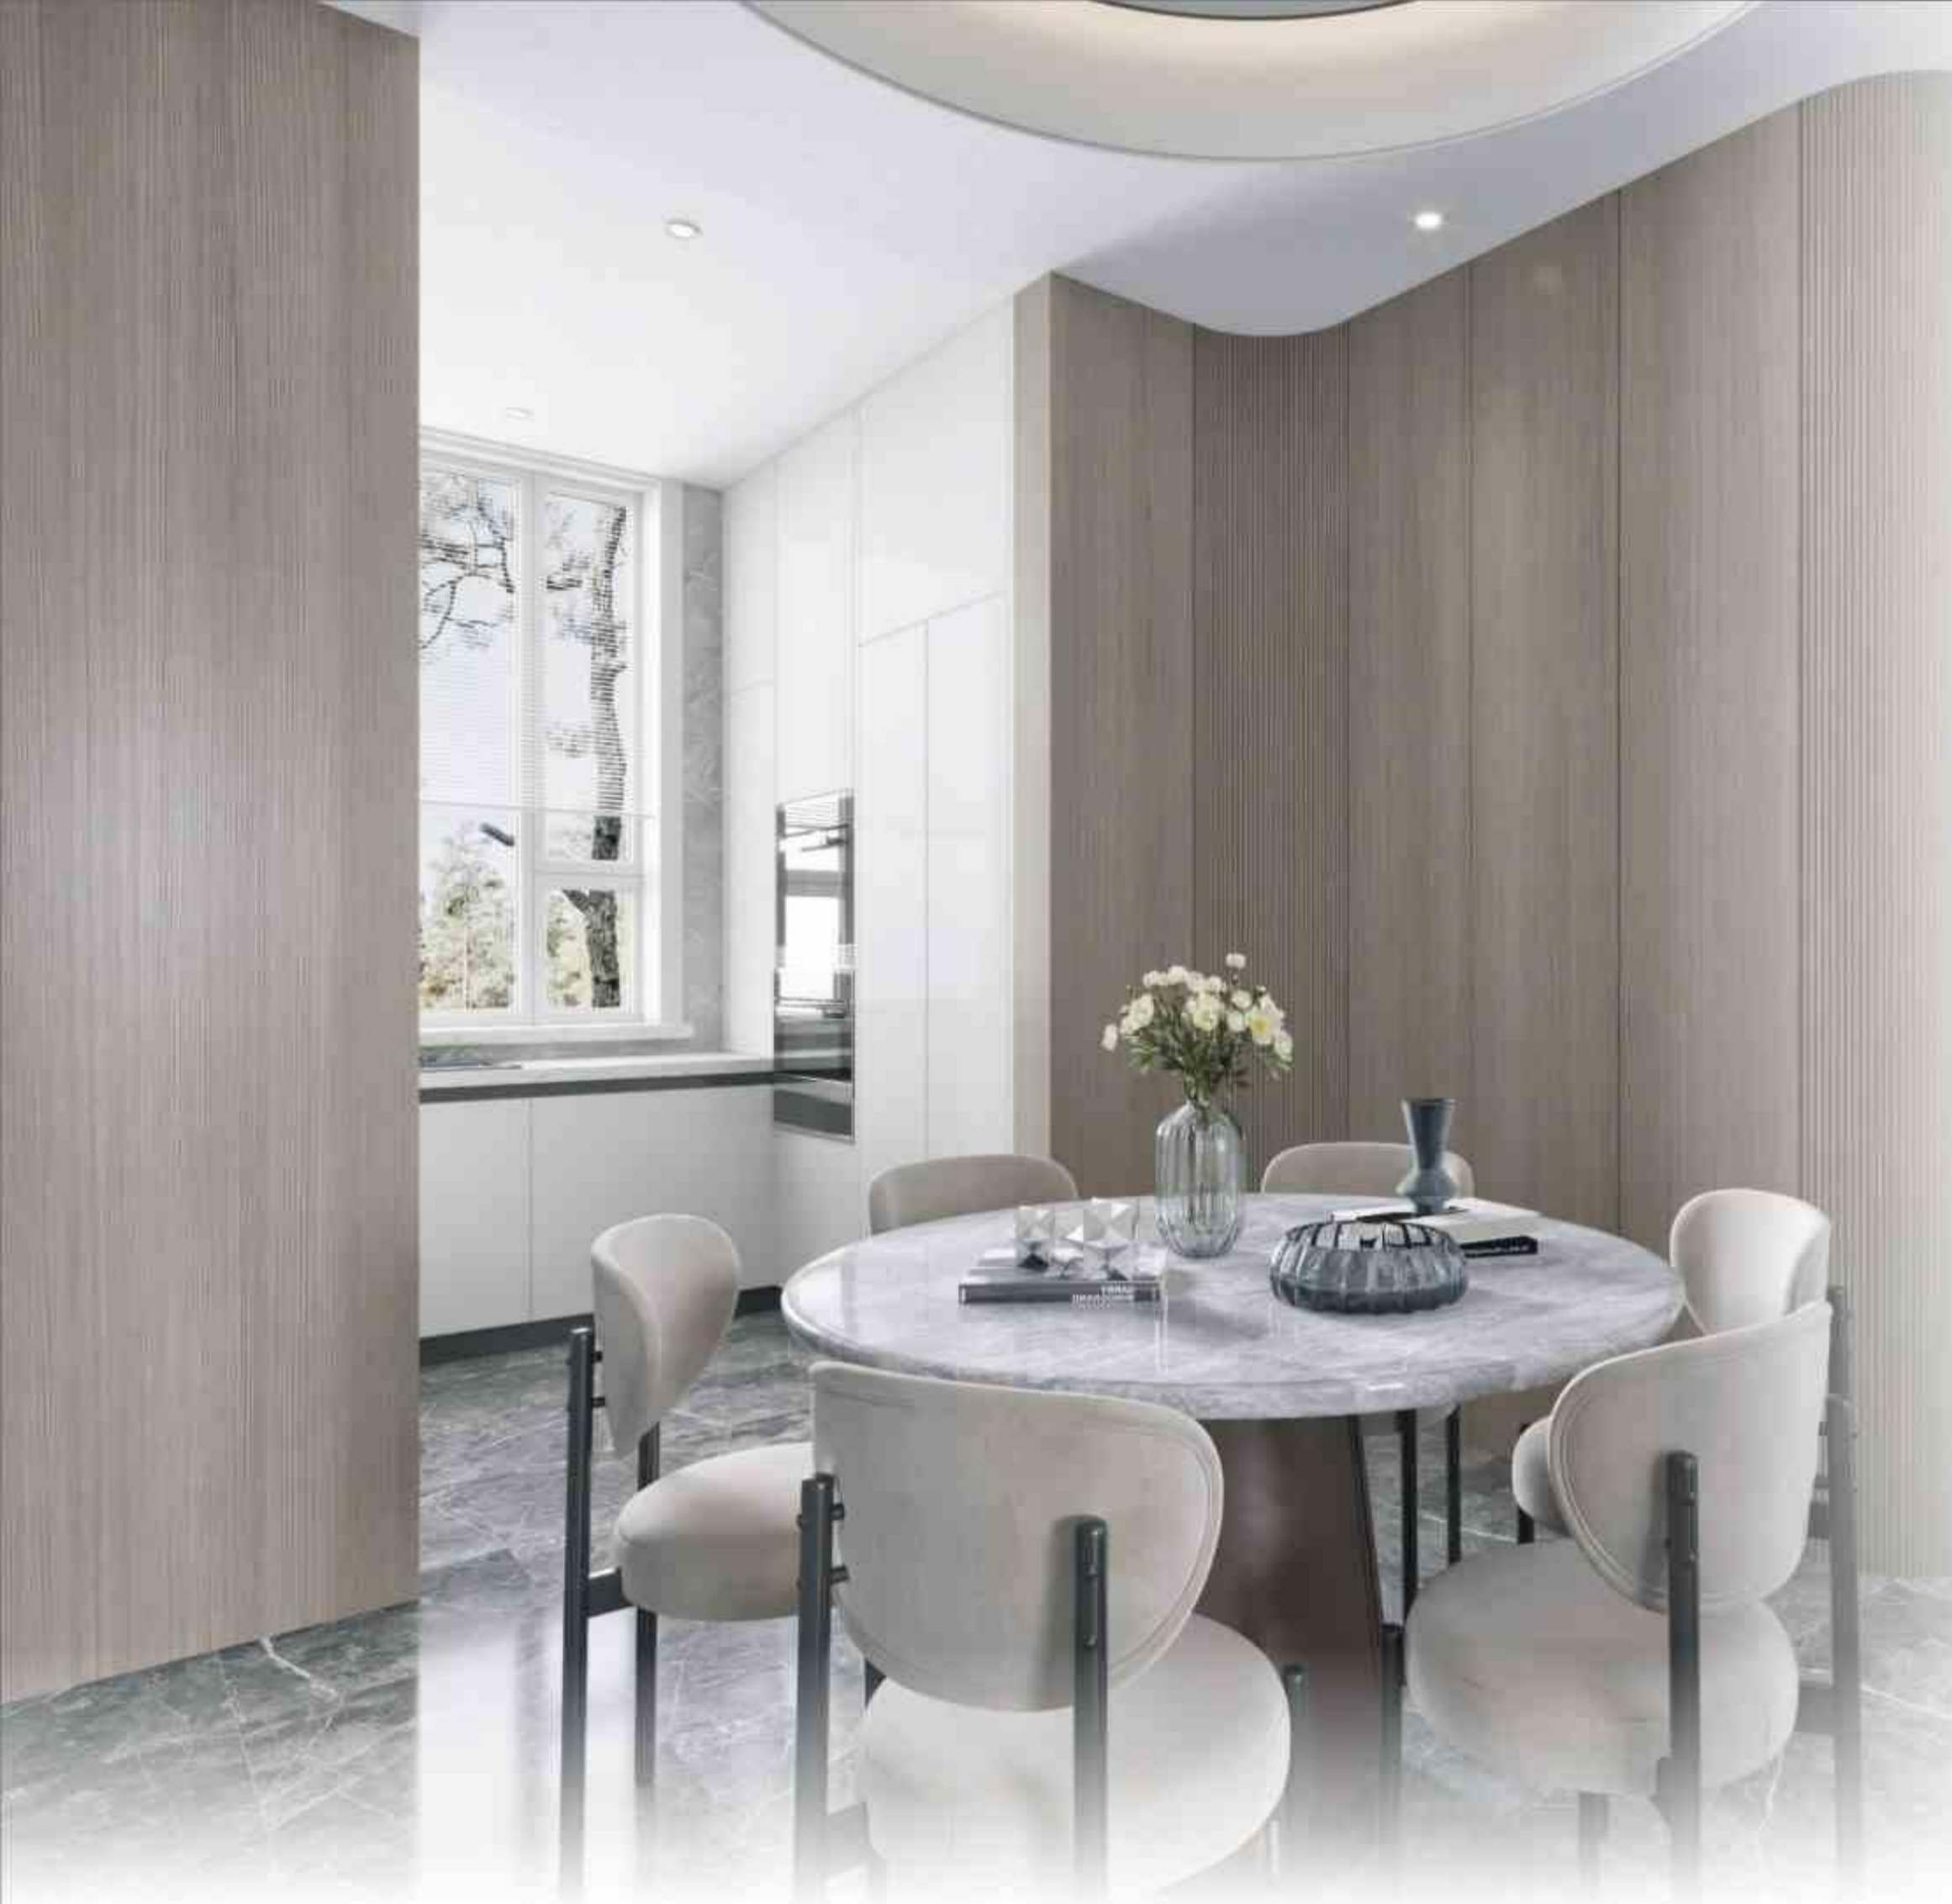

自然木格调

Due to light and printing and other factors, all product hue and texture effect, please take the real object as the standard.