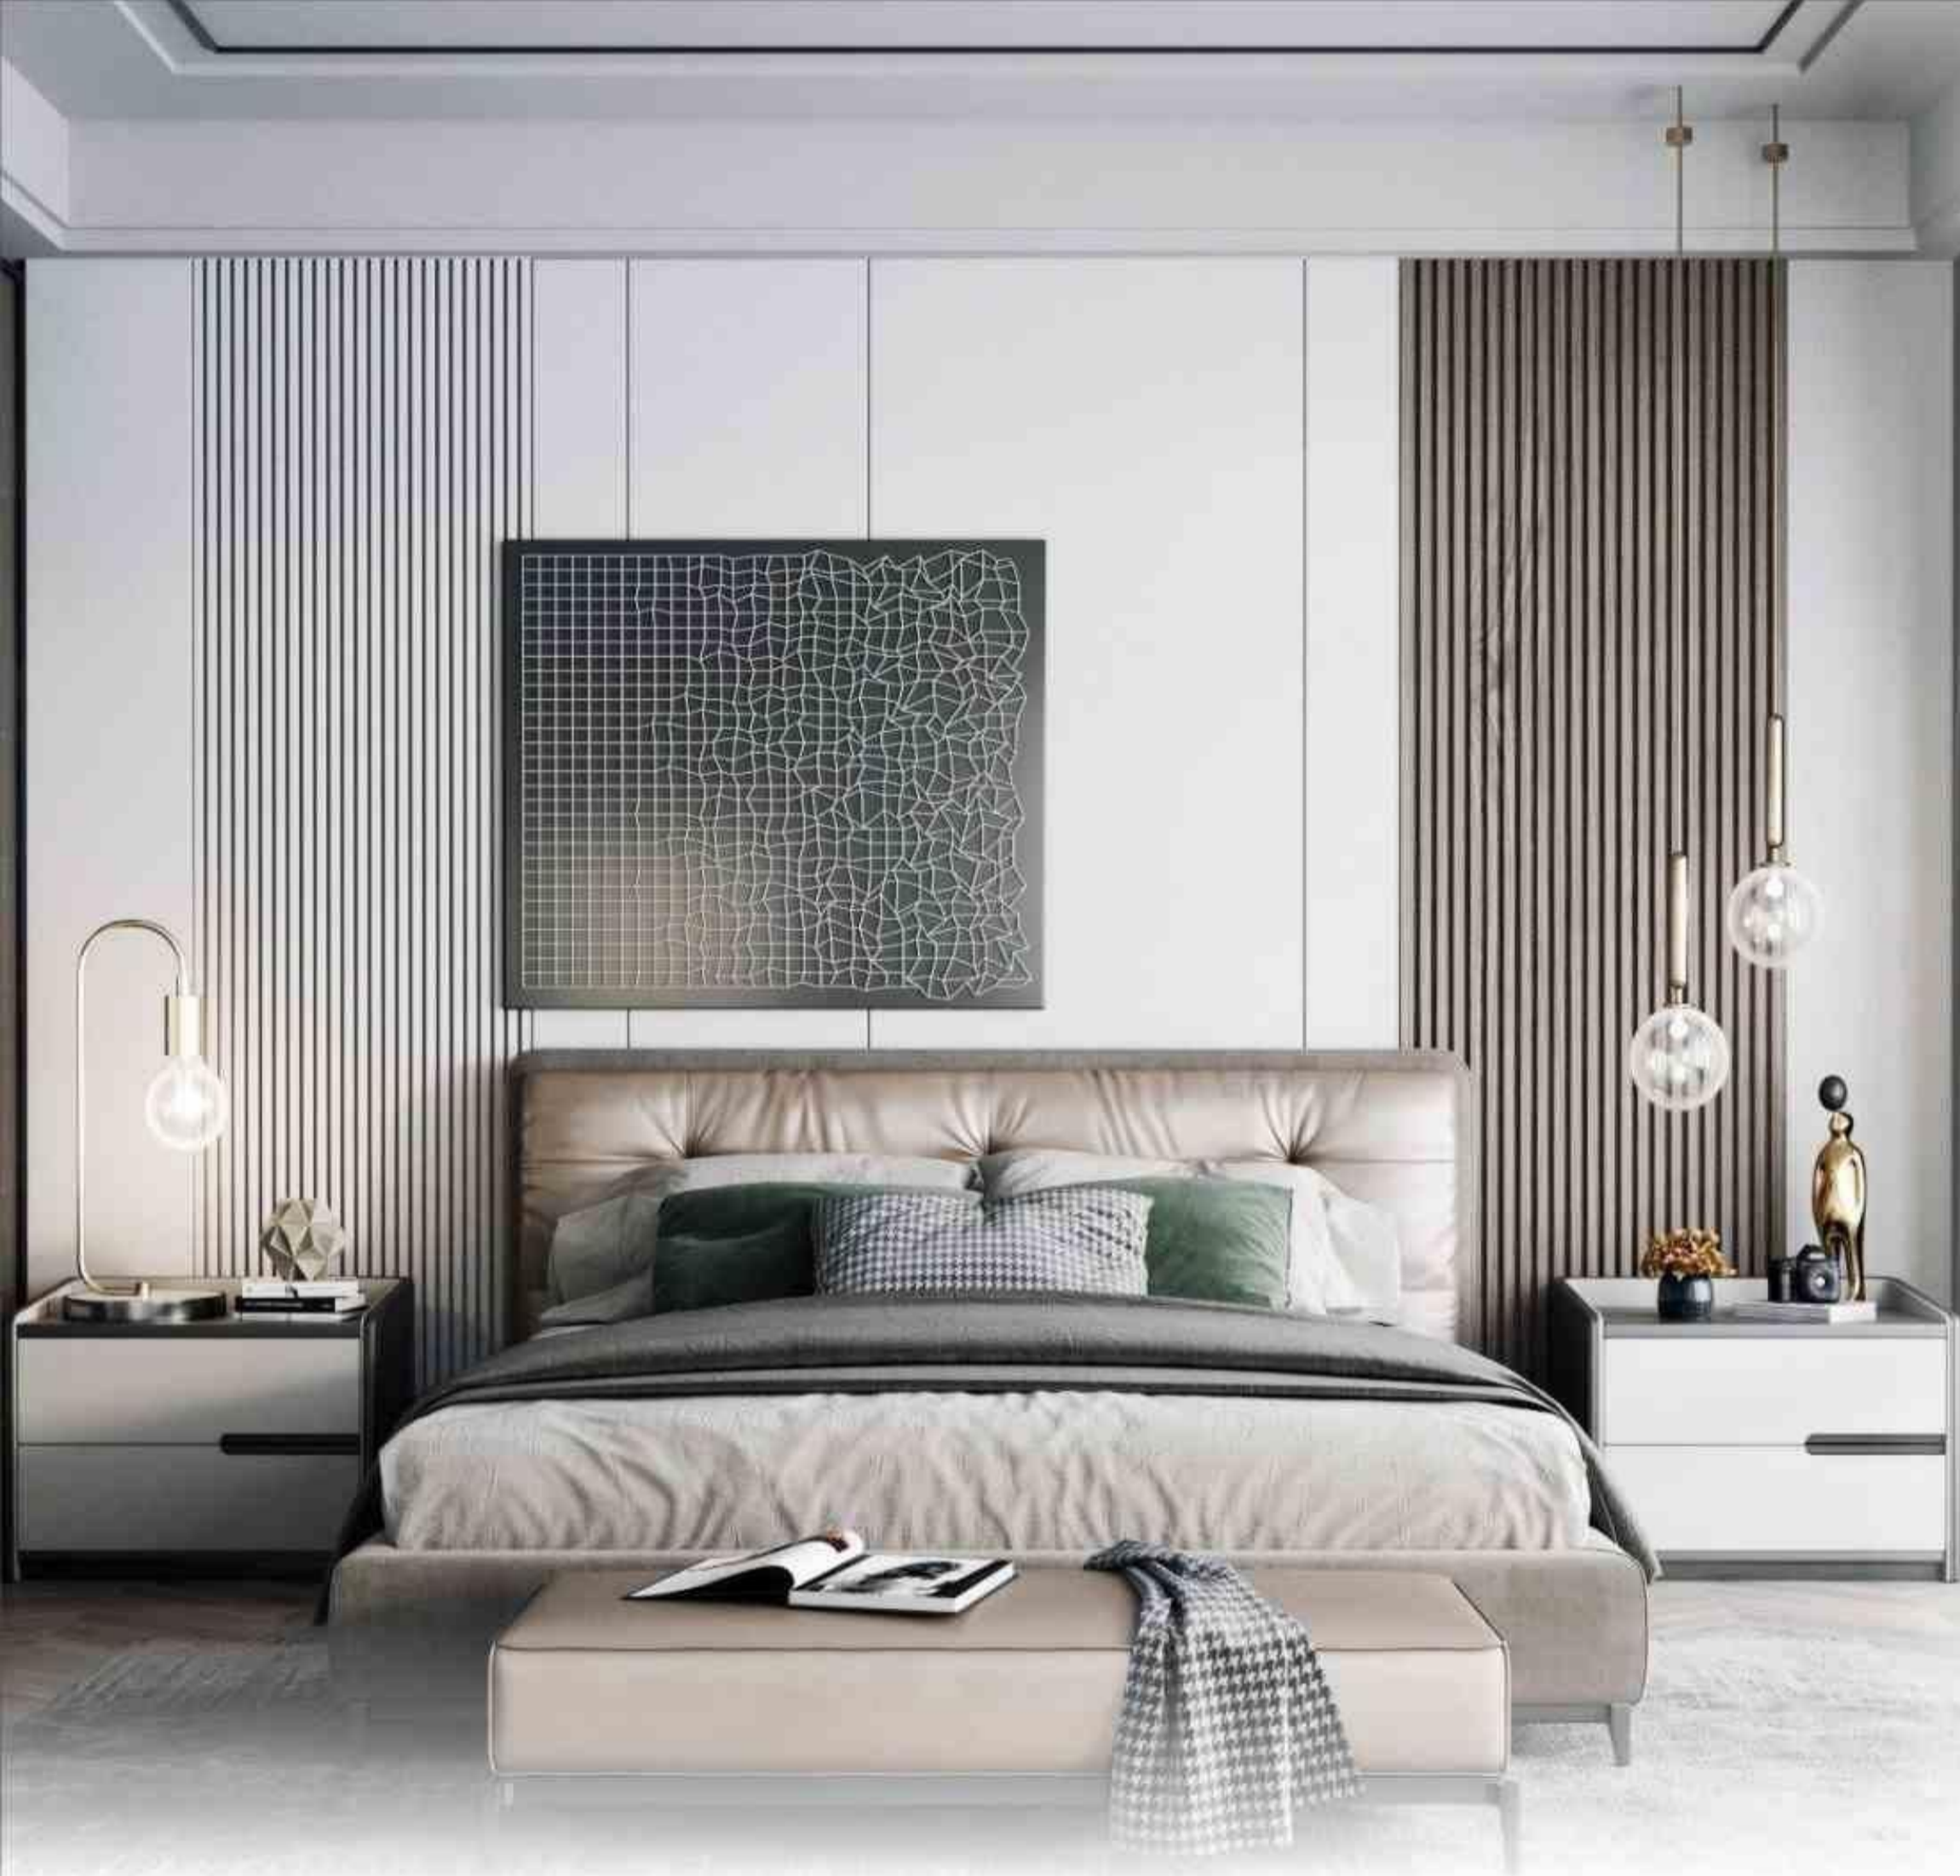

Due to light and printing and other factors, all product hue and texture effect, please take the real object as the standard.

Wall panel: SD-01
Flute: 160 square+148 small square
Colour: SW-08+SD-01