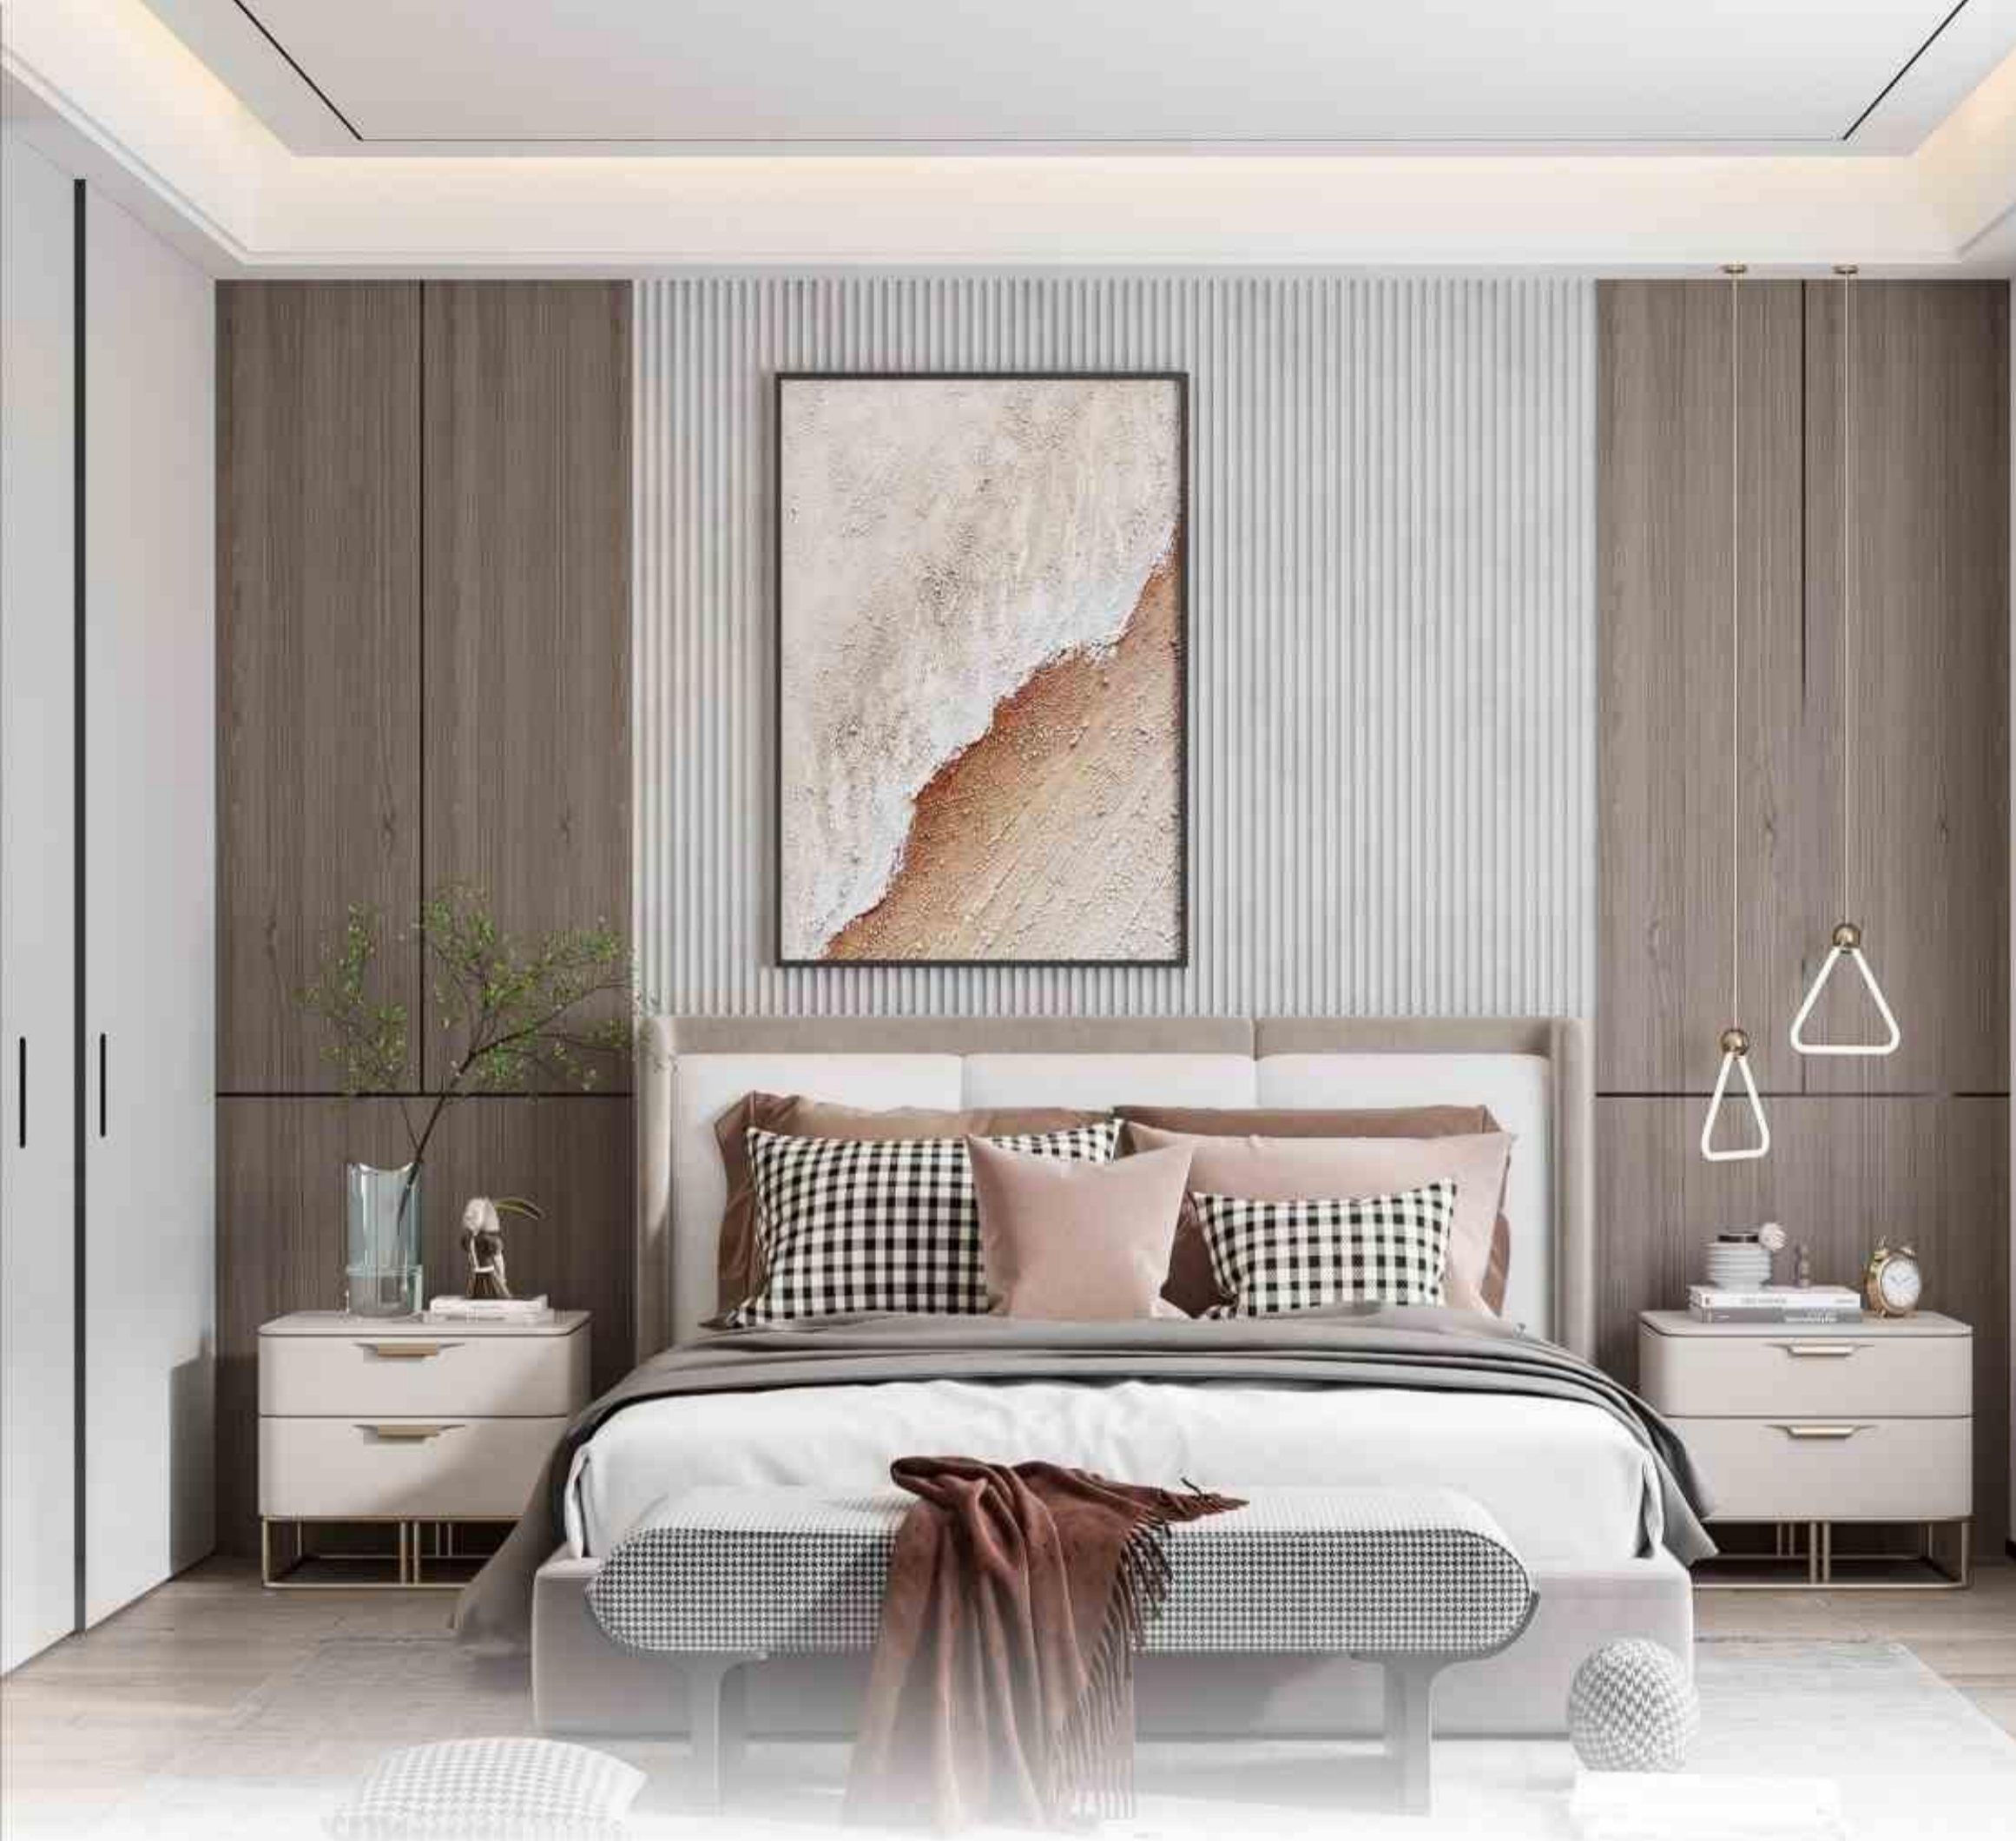

Due to light and printing and other factors, all product hue and texture effect, please take the real object as the standard.

Wall panel: WDG-05
Flute: 150 wave
Colour: WDG-03