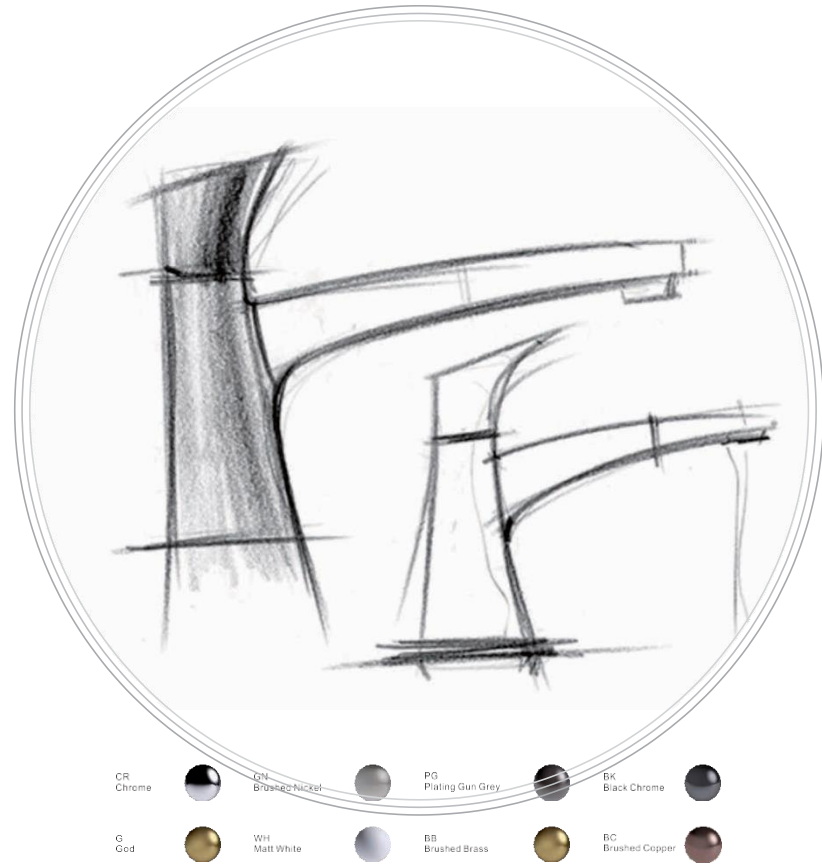

HR-780110  
Concealed basin mixer

HR-780105  
Concealed basin mixer

HR-780106  
Concealed basin mixer

HR-780111  
Concealed basin mixer

HR-780112  
Concealed basin mixer

The combination of different colours and special finishes let the HAI ER collection become extremely versatile and let it be on the spotlight.